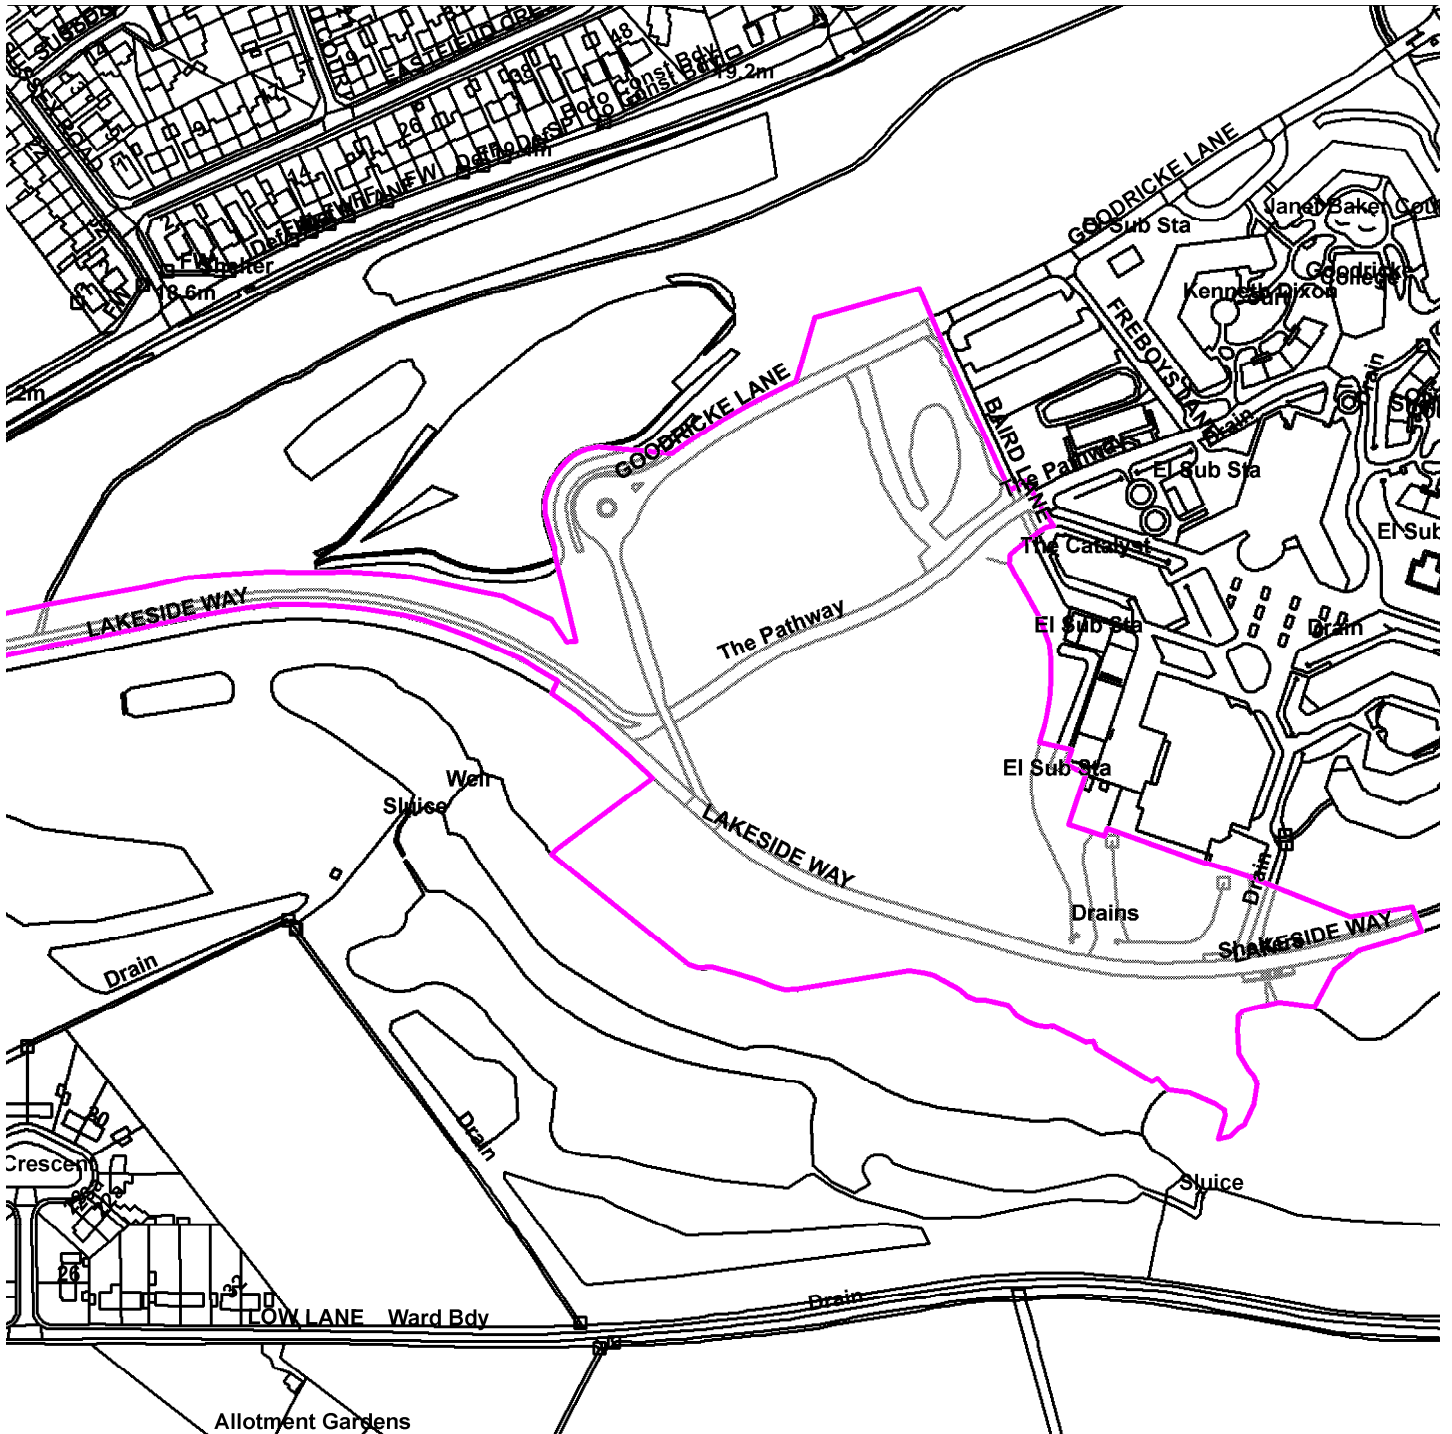

GIS by ESRI (UK)

Scale : 1:3239

Reproduced from the Ordnance Survey map with the permission of the Controller of Her Majesty's Stationery Office © Crown Copyright 2000.

Unauthorised reproduction infringes Crown Copyright and may lead to prosecution or civil proceedings.

Organisation	Not Set
Department	Not Set
Comments	Site Plan
Date	11 December 2018
SLA Number	Not Set